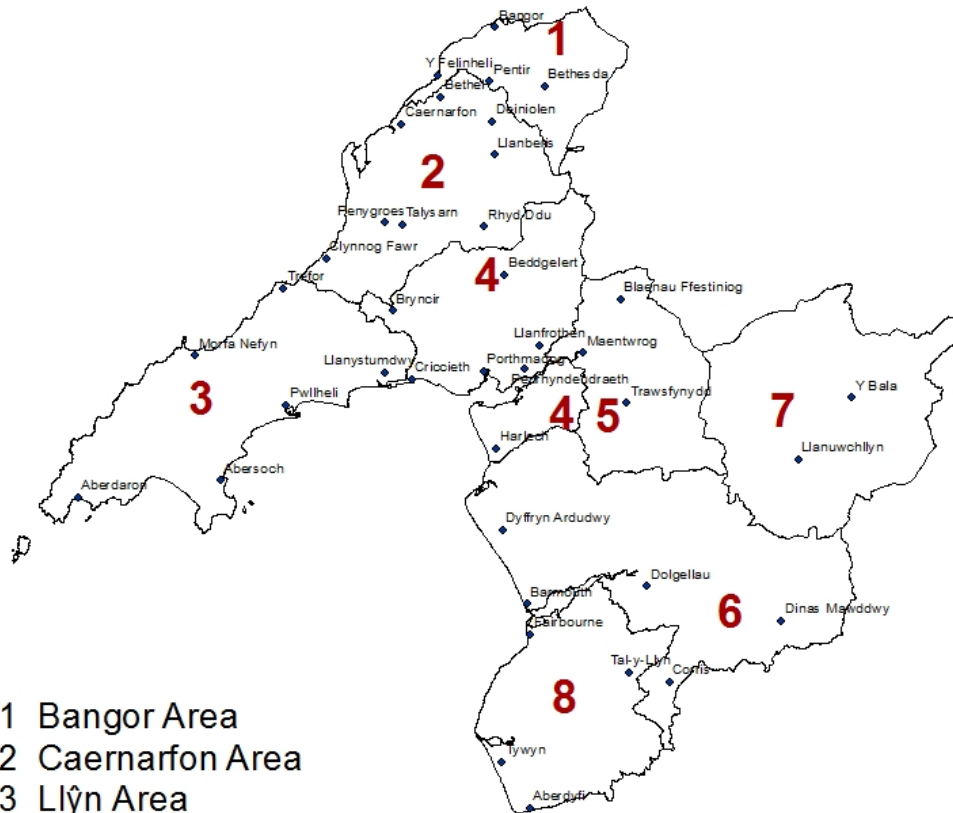

Gwynedd Well-being Assessment Areas

- 1 Bangor Area
- 2 Caernarfon Area
- 3 Llŷn Area
- 4 Porthmadog Area
- 5 Ffestiniog Area
- 6 Dolgellau Area
- 7 Penllyn Area
- 8 Tywyn Area